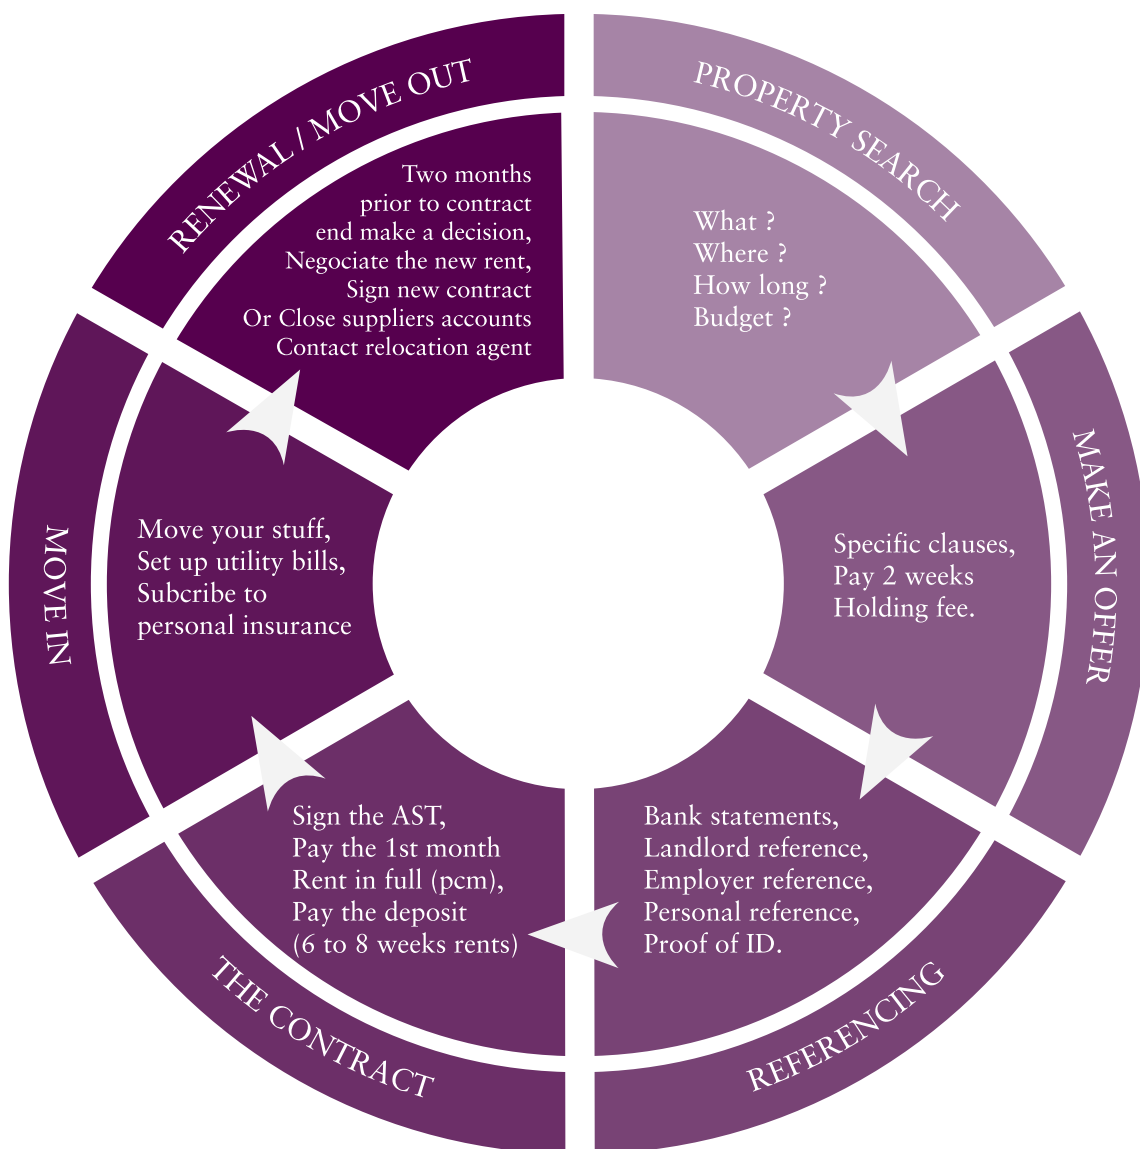

KRYSTEL ANN PROPERTIES

LETTINGS PROCESS IN THE UK

KRYSTEL ANN PROPERTIES
INTERNATIONAL PROPERTY FINDER

t +44 (0) 2032 397 998

e info@krystelannproperties.co.uk

w www.krystelannproperties.co.uk