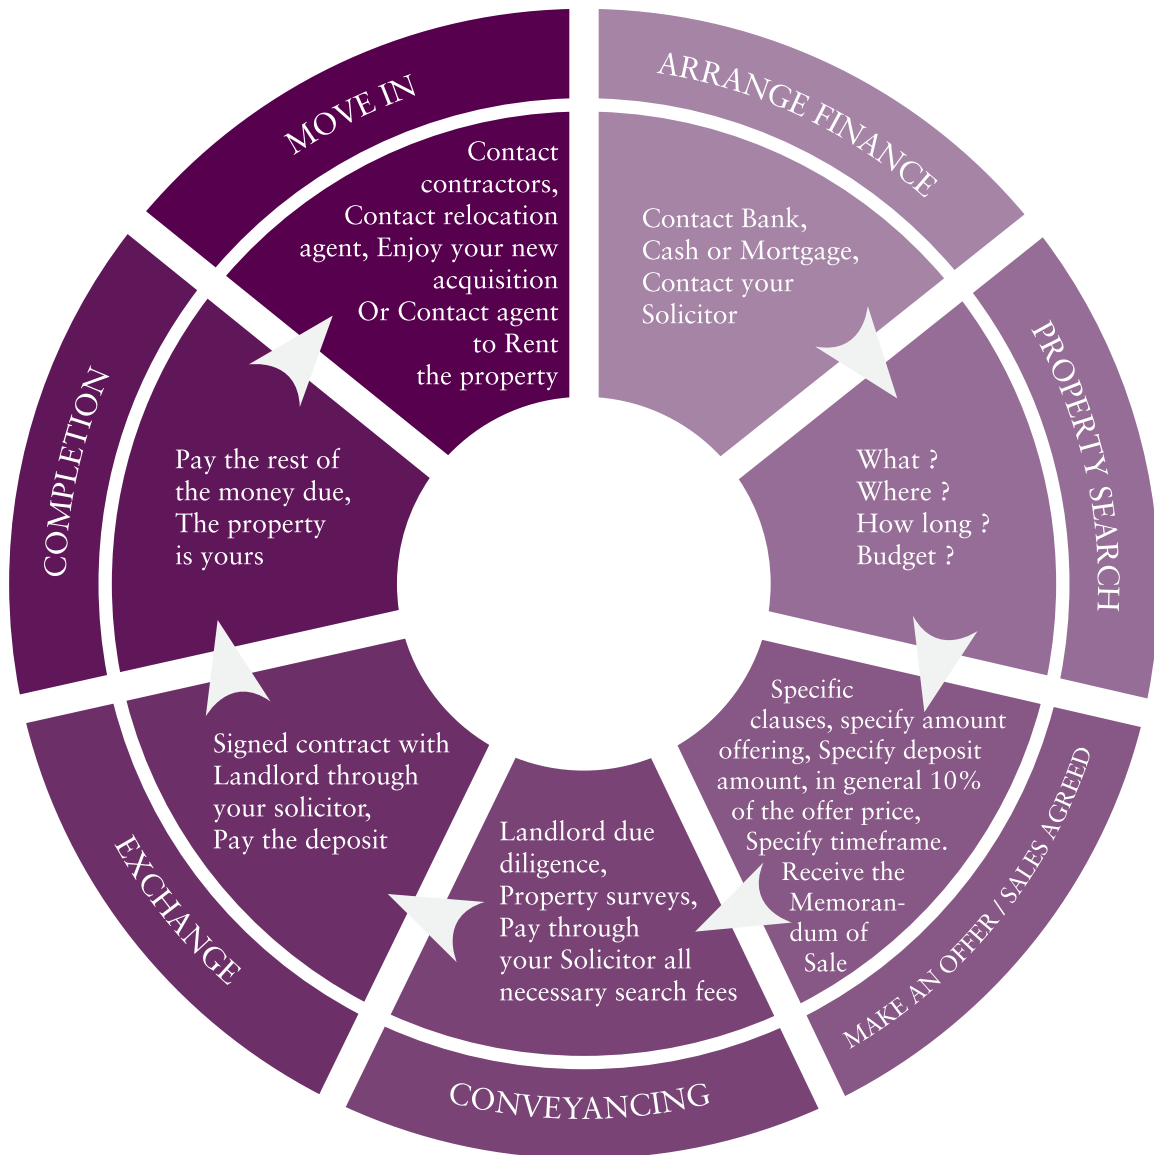

KRYSTEL ANN PROPERTIES

SALES PROCESS IN THE UK

KRYSTEL ANN PROPERTIES
INTERNATIONAL PROPERTY FINDER

t +44 (0) 2032 397 998

e info@krystelannproperties.co.uk

w www.krystelannproperties.co.uk